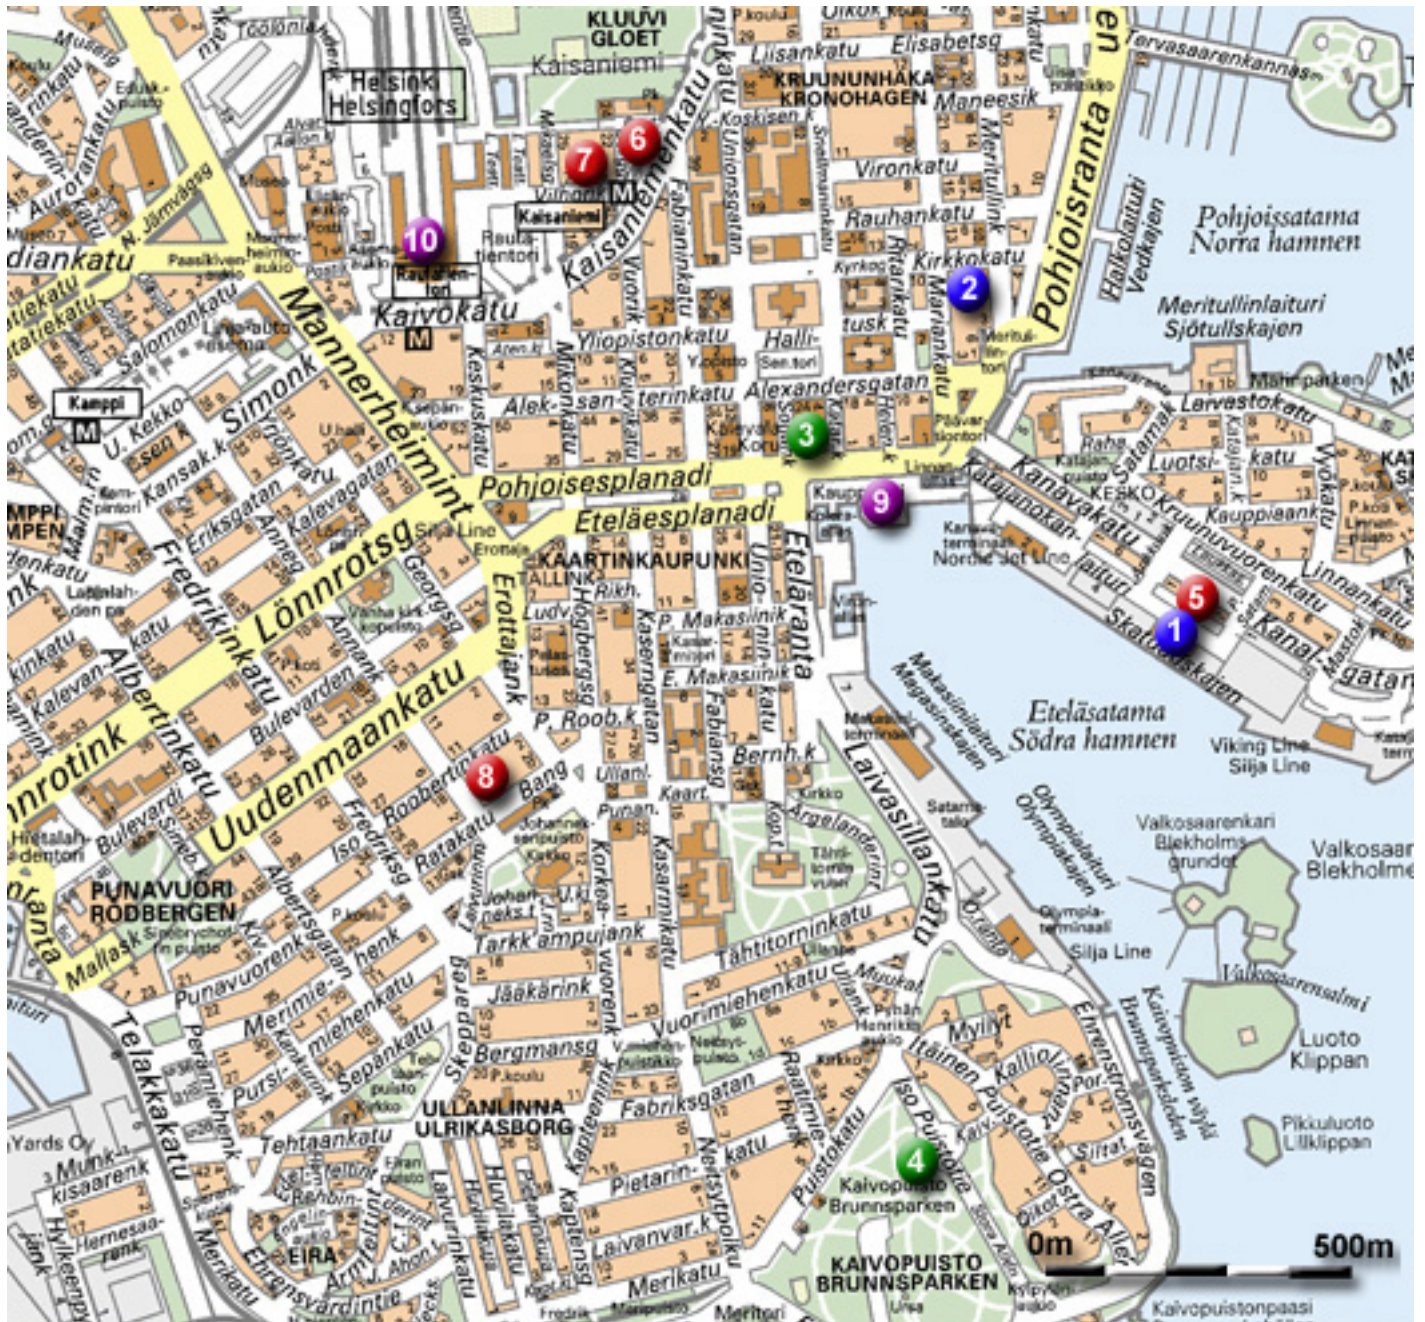

# ESEC/FSE 2003 — Map of Locations

© KAUPUNGINMITTAUSOSASTO, HELSINKI 2002, JULKAISTU KAUPUNGINGEODEETIN LUVALLA 103 / 2002-05

## Conference Venues

- 1 = Marina Congress Center
- 2 = Tieteiden talo

## Hotels

- 5 = Grand Marina
- 6 = Hotel Arthur
- 7 = Plaza Hotel
- 8 = Hotel Anna

## Other

- 9 = Market Square
- 10 = Railway Station